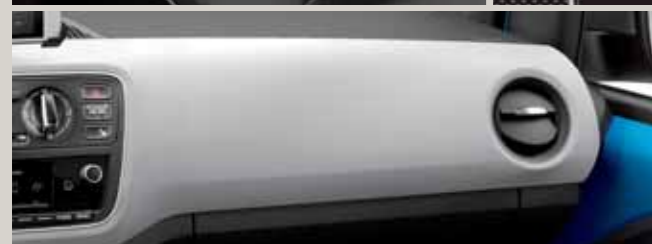

Nature BG

Ch